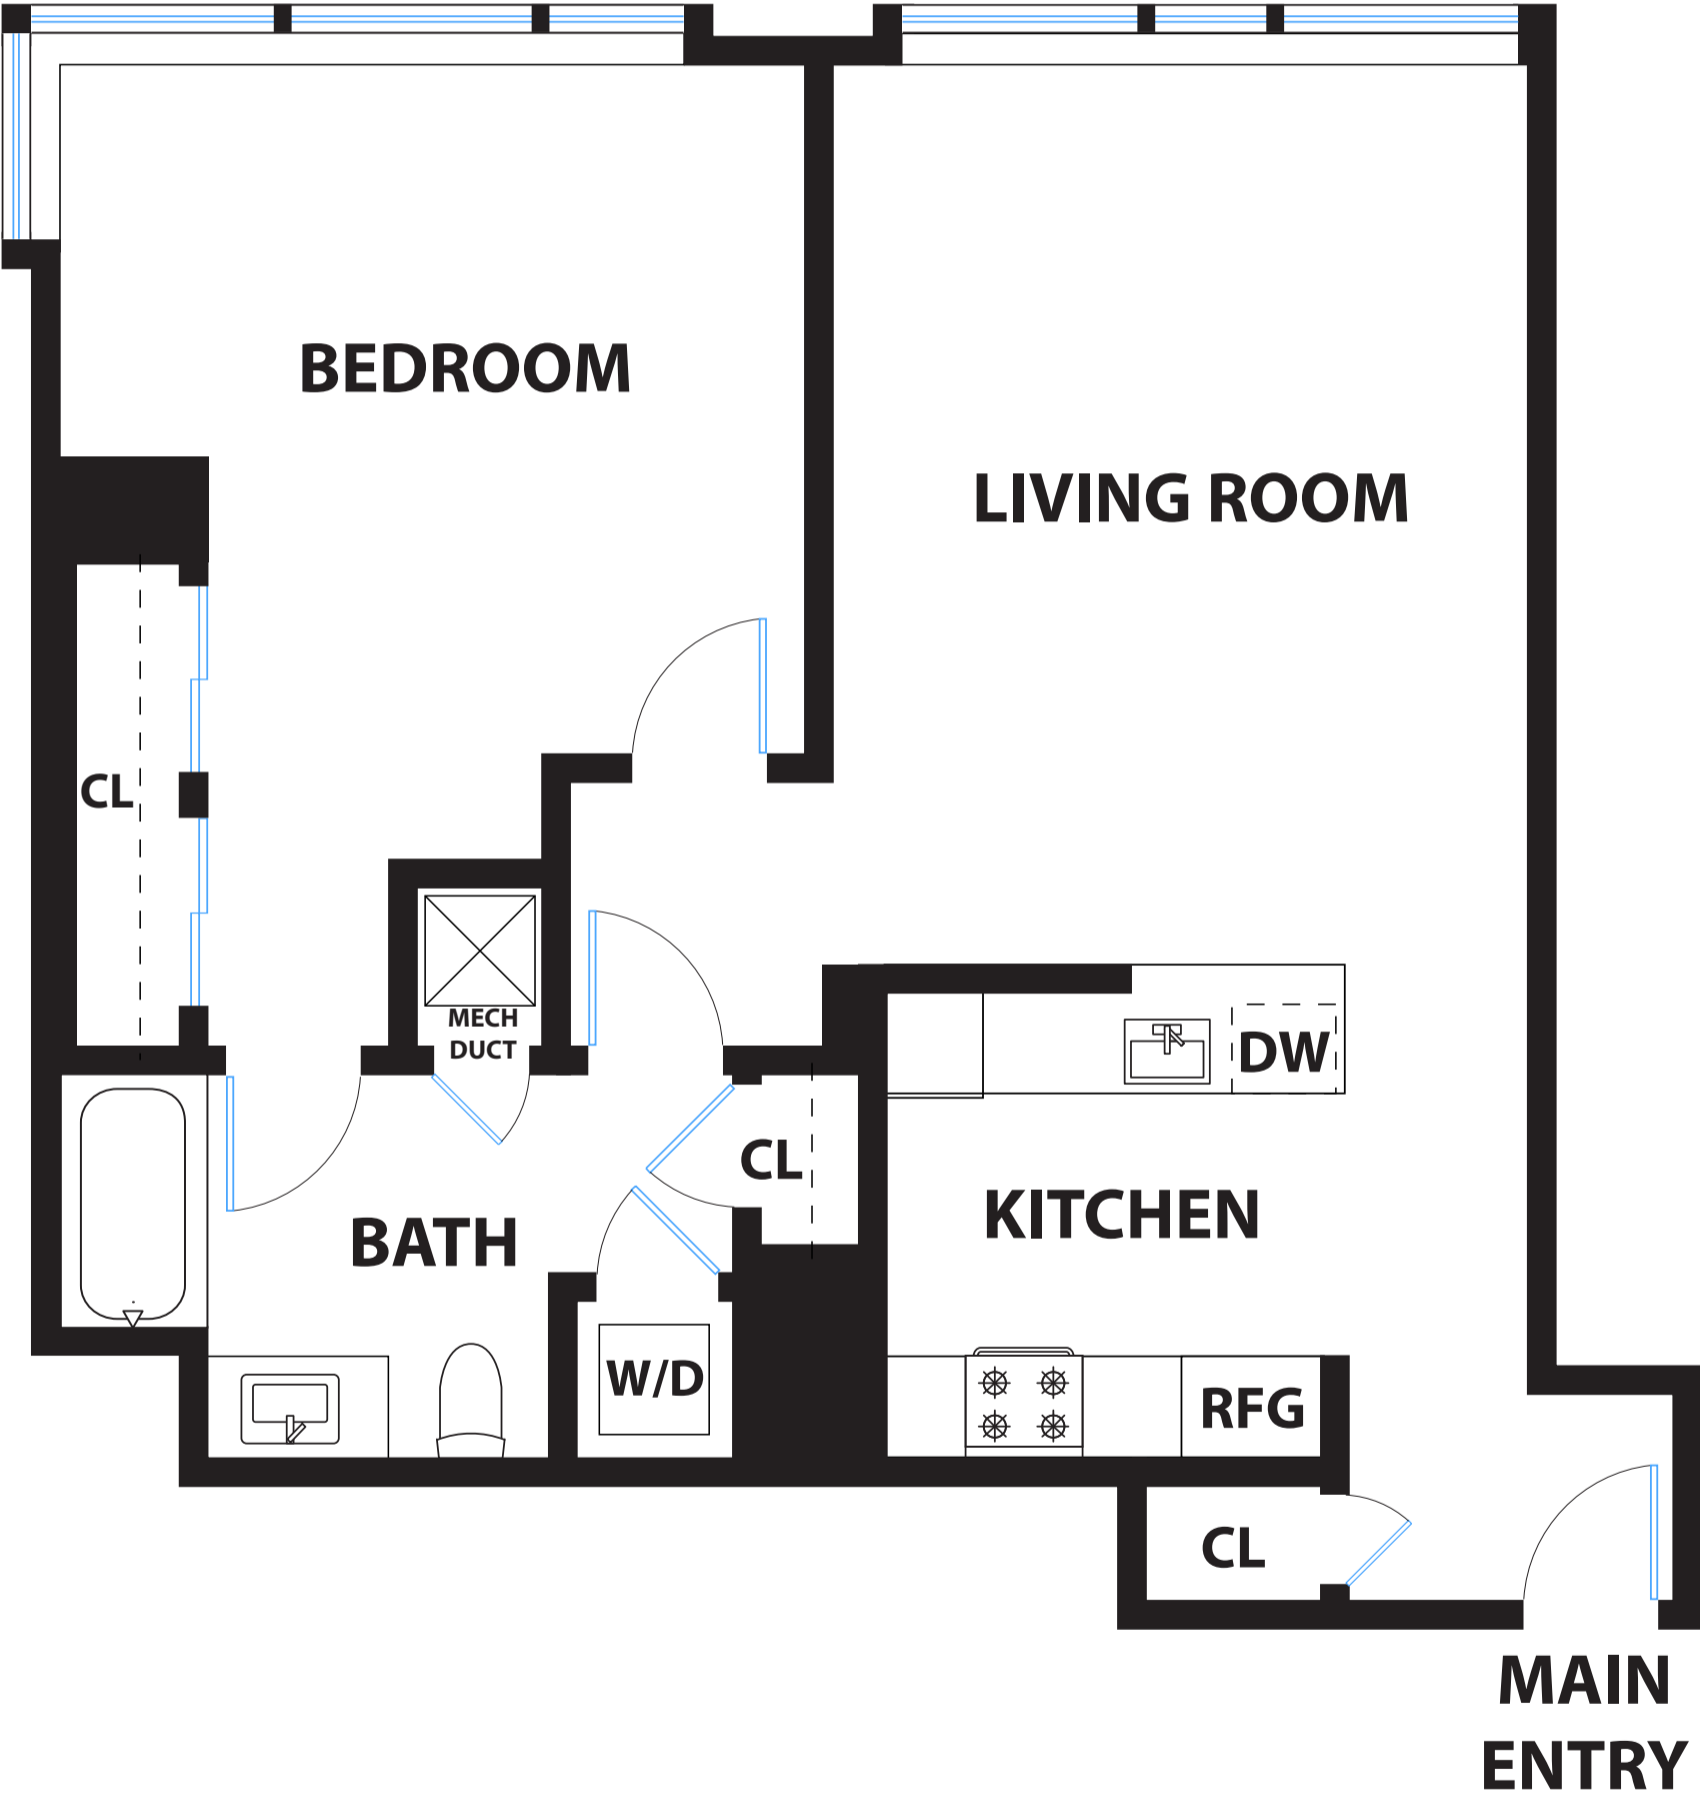

**501 BEALE STREET #5C**  
**SAN FRANCISCO**

DISCLAIMER: RENDERING BY OPEN HOMES PHOTOGRAPHY. ALL MEASUREMENTS ARE APPROXIMATE AND MAY NOT BE EXACT.  
DO NOT RELY ON THE ACCURACY OF THIS FLOOR PLAN WHEN DETERMINING THE PRICE OF A PROPERTY OR MAKING DECISIONS  
REGARDING BUYING OR SELLING OF PROPERTIES WITHOUT INDEPENDENT VERIFICATION.